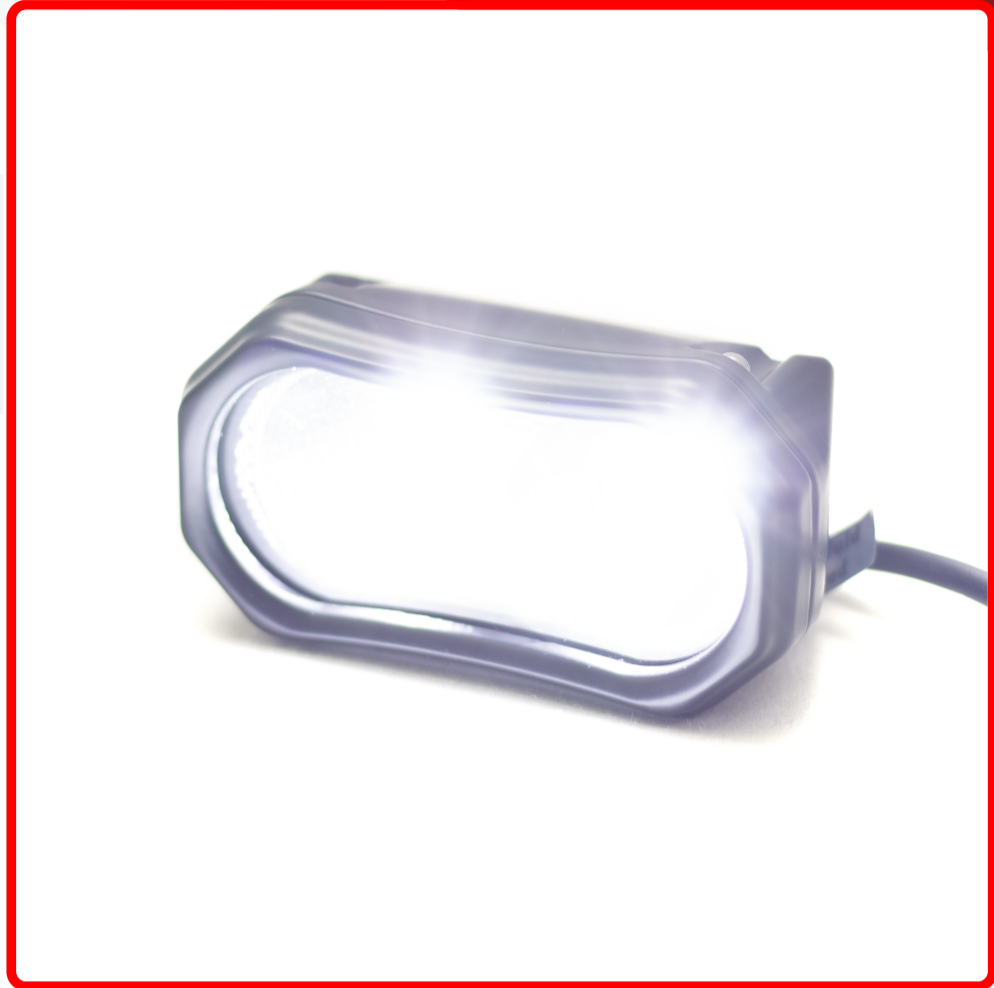

**SKU # RS10WMP-F**

**Part # 1007148**

Description

NEW - 10-Watt MINI-PRO CREE LED Light - Flood Beam Pattern

**Categories**

**Sub-Categories**

**UPC** 817999027495

**Unit of Measure** EA

**Product Information**

NEW - 10-Watt MINI-PRO CREE LED Light - Flood Beam Pattern

**Harmonization Code**

8512.20.2080

**Universal**

YES

**Life Expectancy**

30,000 hours

**Height**

3.50

**Wattage**

10-Watts

**Chip Type**

CREE

**IP Rating**

IP67